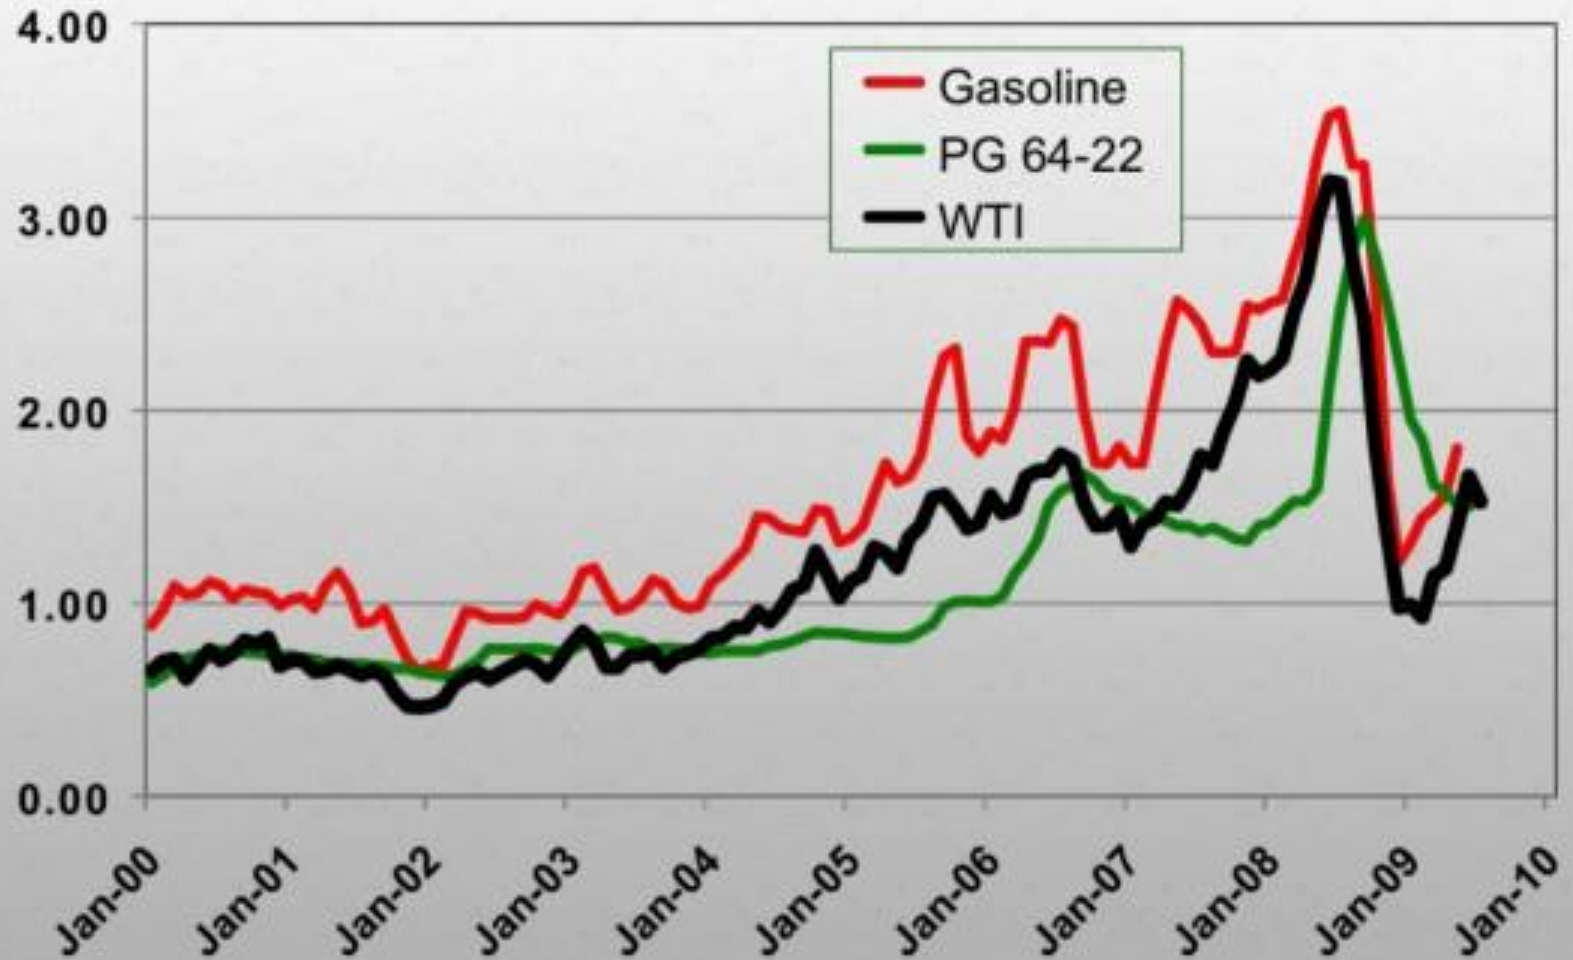

Asphalt Pavement Industry Overview

24-26 August, 2010

Harrisburg, PA

Prices (\$/gal)

Source: DOE, LaDOTD

SOLD
OUT

Aggregates

Aggregates

The main map area shows the United States with a red pin placed on Minneapolis, Minnesota. The map is surrounded by various controls: a compass and a vertical zoom slider on the left; a menu bar at the top right with options for "Traffic", "More...", "Map", "Satellite", and "Terrain"; and a scale bar at the bottom left showing 500 miles and 500 kilometers. The bottom of the page features a copyright notice: "©2008 Google - Map data ©2008 LeadDog Consulting, Tele Atlas, INEGI, Europa Technologies" and a "Report a problem" link.