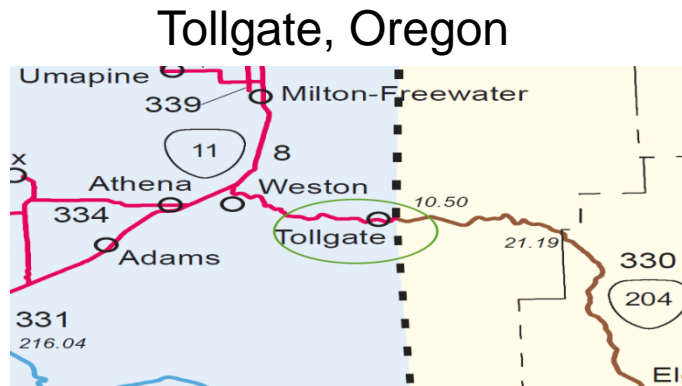

Standard Carbide Steel Edge

<https://www.youtube.com/watch?v=hNfMJrGTfag>

Hybrid blade #1

<https://www.youtube.com/watch?v=uWHEuxfTIAw>

Hybrid Blade #2

<https://www.youtube.com/watch?v=XWtge-n5CY0>

Mold Board Extension